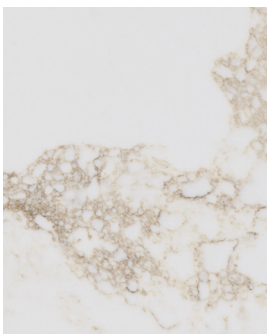

## Standard Range

Luna White

Turino

Polar

Reflections

Tornado

Balmoral Clay

Driftwood Grey

## Deluxe Range

Alpine White

White Swirl

Ash Grey

Dolce

Graphite Matte

Cloudy Bay

Storm

## Ultra Natural Range

Calacutta Roma

Arctic Ice

Venatino Statuario

Monte Bianco

Naturale Concrete

Verona Gold

Michelangelo

Statuario Zero

Concrete Matte

Metro Concrete

Verde Fantastico

Angelico Palazzo

Julietta Palazzo

Classic Palazzo

Super White Palazzo